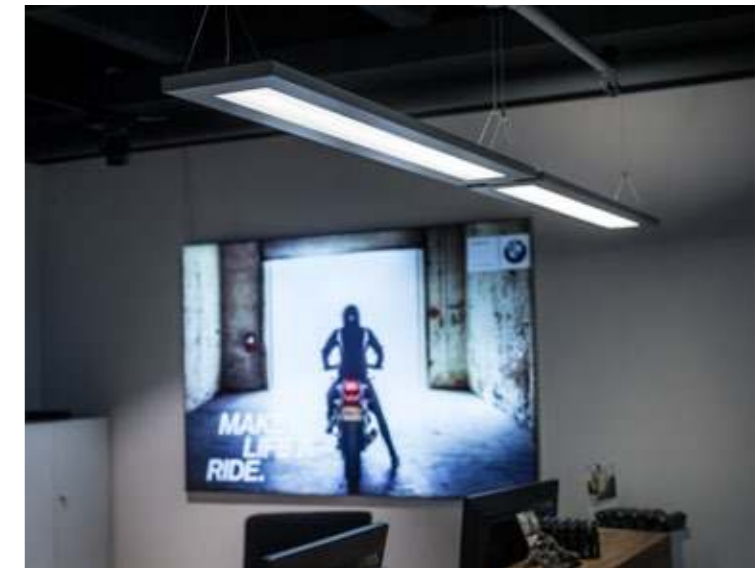

LUCEOS H

- **Mounting type**
  Suspended
- **Mounting location**
  Ceiling
- **Size**
  linear
- **Beam characteristic**
  wide
  direct-indirect
  wallwasher
- **Luminaire luminous flux**
  4,000 - 8,400 lm
- **Colour rendering index | Light colour**
  Ra > 80
  3,000 K
  4,000 K
  Tunable White 2,700 K - 6,500 K
- **Service life**
  L90 = 50,000 h
- **Luminaire colour**
  silver-grey
  white
- **Operating mode**
  switchable and DALI dimmable (ETDD)
- **Connectivity**
  LiveLink capable
  Casambi capable
- **Additional equipment**
  LiveLink sensor IR Micro for daylight-dependent control and presence detection
  Single battery system, 3 hours
  CO₂ sensor to indicate air quality and need for ventilation
- **Accessories**
  Ceiling roses
  Ceiling roses with LiveLink
  Nodes
  Node couplings
  End caps without function
  End caps with supplementary function
  Continuous-line couplings
  Continuous-line couplings with supplementary function
  Wire suspensions
  Connection cables

LUCEOS H

SUSPENDED LUMINAIRES